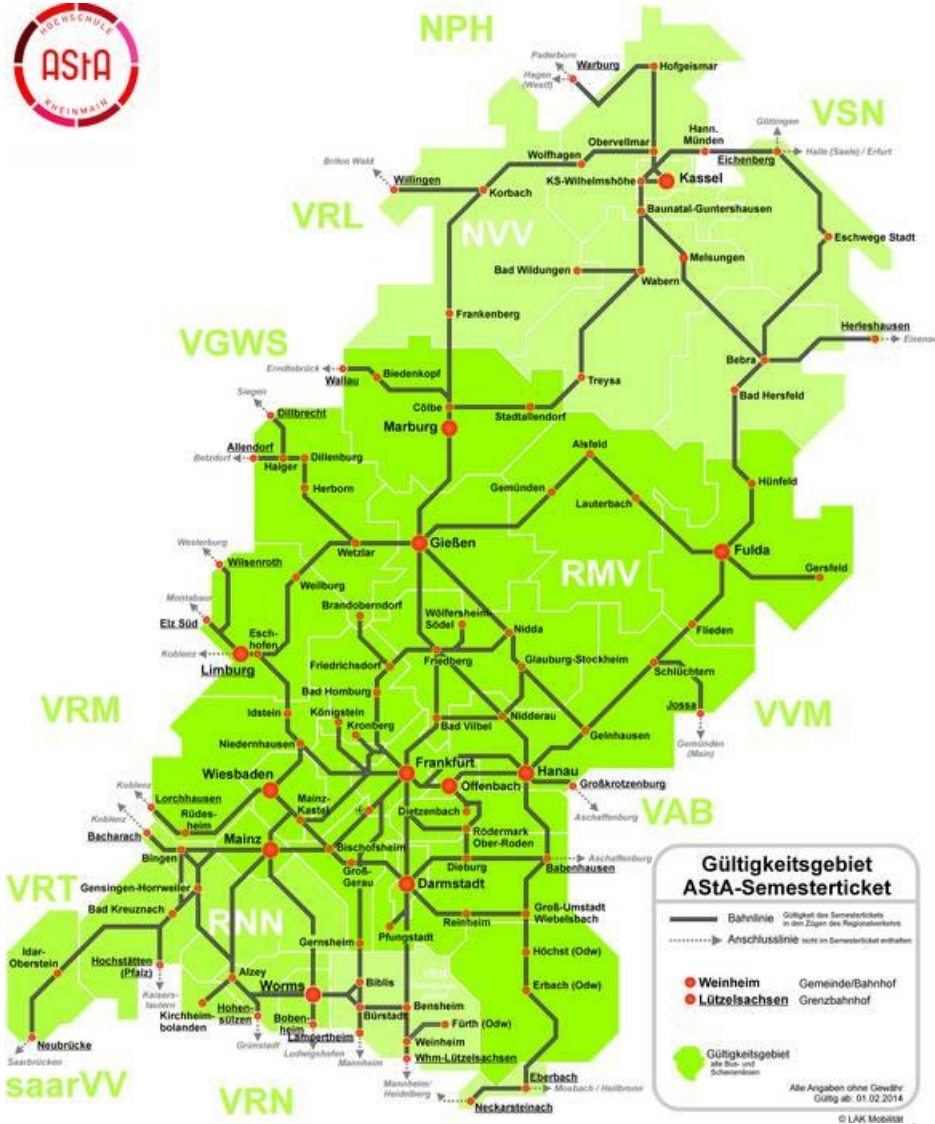

BOAT TRIP

Hochschule **RheinMain**
University of Applied Sciences
Wiesbaden Rüsselsheim

YOU ARE NOT ALONE...

MEET YOUR BUDDY

Hochschule **RheinMain**
University of Applied Sciences
Wiesbaden Rüsselsheim

HAVING FUN TOGETHER!

WINE TOUR

WHAT ELSE CAN YOU DO IN WIESBADEN?!

Follow the link:

<https://www.youtube.com/watch?v=ZUA7G64pa2s>

Hochschule **RheinMain**
University of Applied Sciences
Wiesbaden Rüsselsheim

SEMESTER TICKET

Range you can travel for free with your student ID!